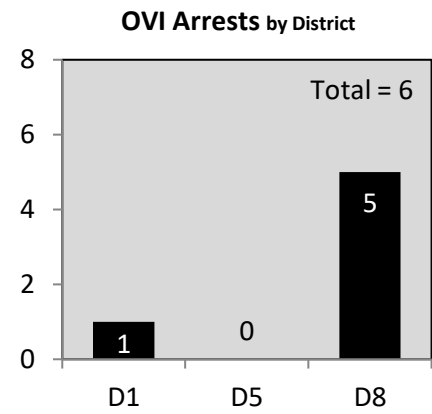

## Ohio State Highway Patrol I-75 Enforcement February 16-18, 2024

Note: District totals are based on the officers' designated District and/or Post location (or area in P1). \*Seat belt violations include both SBA and CSS dispositions.