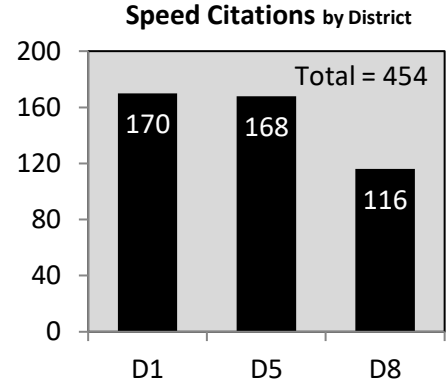

## Ohio State Highway Patrol I-75 Enforcement February 16-18, 2024

Note: District totals are based on the officers' designated District and/or Post location (or area in P1). \*Seat belt violations include both SBA and CSS dispositions.