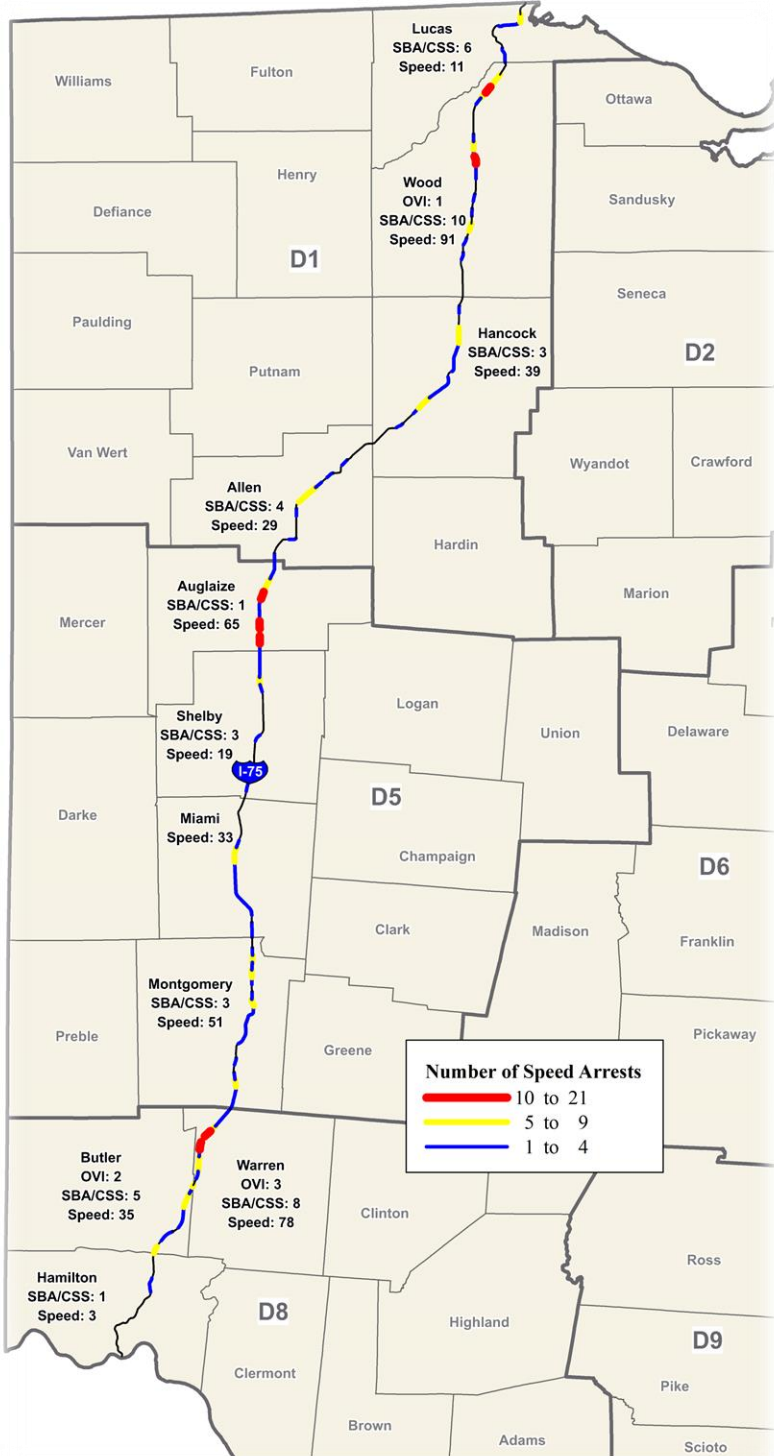

## Ohio State Highway Patrol I-75 Enforcement February 16-18, 2024

Note: District totals are based on the officers' designated District and/or Post location (or area in P1). \*Seat belt violations include both SBA and CSS dispositions.