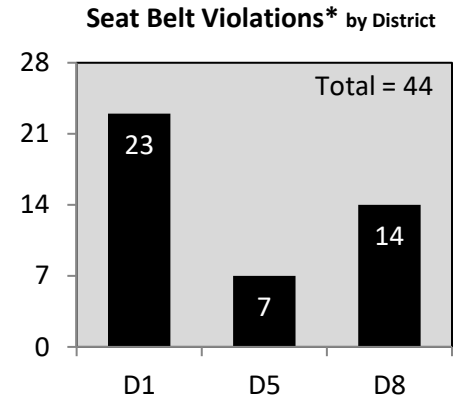

## Ohio State Highway Patrol I-75 Enforcement February 16-18, 2024

Note: District totals are based on the officers' designated District and/or Post location (or area in P1). \*Seat belt violations include both SBA and CSS dispositions.